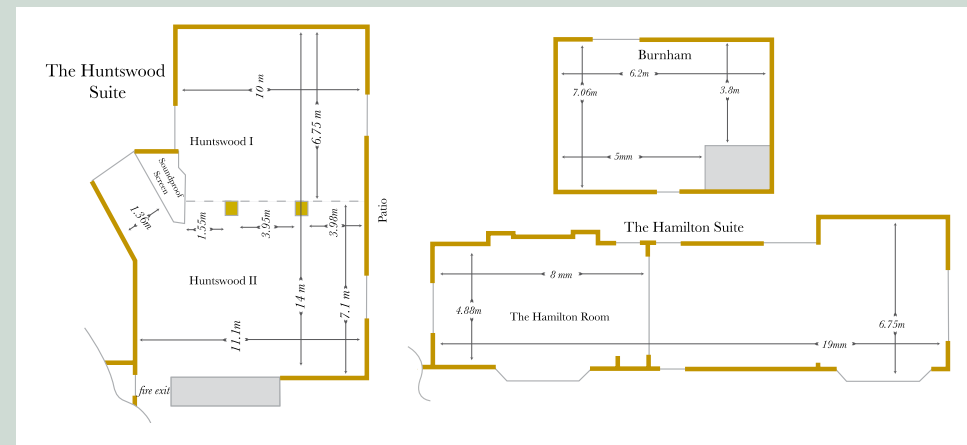

## Room sizes

Room name	Location	Daylight	Length	Width	Height	Theatre	Classroom	Cabaret	U-shape	Boardroom	Dinner Dance	Reception
Huntswood	G Floor	✓	11.1	14	2.8	180	80	90	70	80	120	150
Huntswood 1	G Floor	✓	10	6.75	2.8	80	40	35	40	40	50	70
Huntswood 2	G Floor	✓	11	7.1	2.8	80	40	35	40	40	60	80
Hamilton	G Floor	✓	8	4.88	2.8	40	18	n/a	15	20	n/a	30
Burnham	G Floor	✓	7.06	6.2	2.8	15	8	n/a	8	8	n/a	n/a